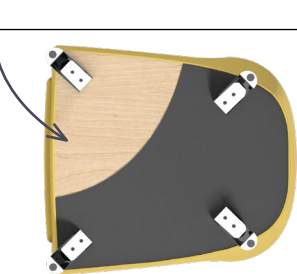

PURL PLUS

Additional weight and safety features

Low back armchair 1PULP1-400

870H | 700W | 780D (mm)
Seat Height: 480mm
Weight: 38kg

High back armchair 1PUHP1-400

1070H | 700W | 780D (mm)
Seat Height: 480mm
Weight: 41kg

Low back 2-seater 1PULP2-400

870H | 1190W | 780D (mm)
Seat Height: 480mm
Weight: 52.5kg

High back 2-seater 1PUHP2-400

1070H | 1190W | 780D (mm)
Seat Height: 480mm
Weight: 56.5kg

Fully enclosed base with inaccessible fixings to prevent tampering