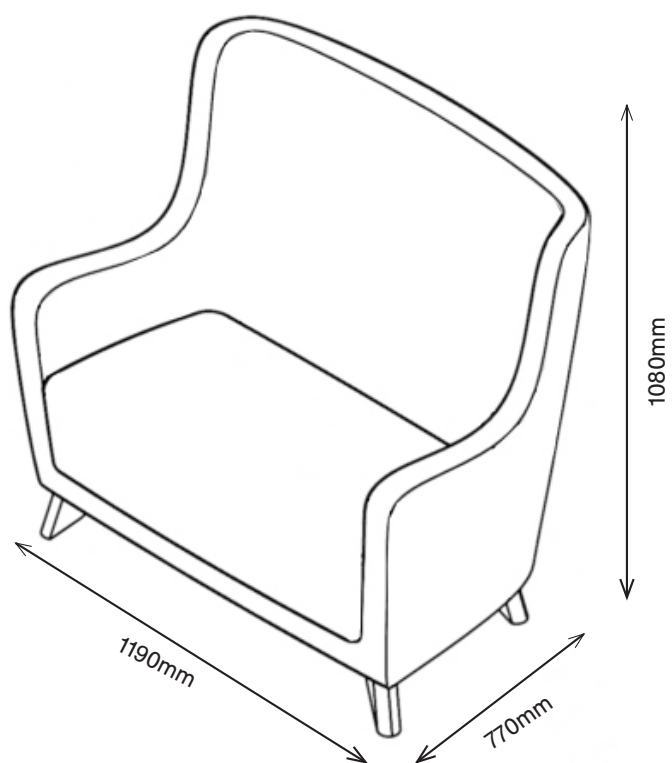

PURL PLUS HIGH BACK 2-SEATER

T
E
W

+44 (0)1622 237830

sales@pineapplecontracts.com

uk.pineapplecontracts.com

Pineapple