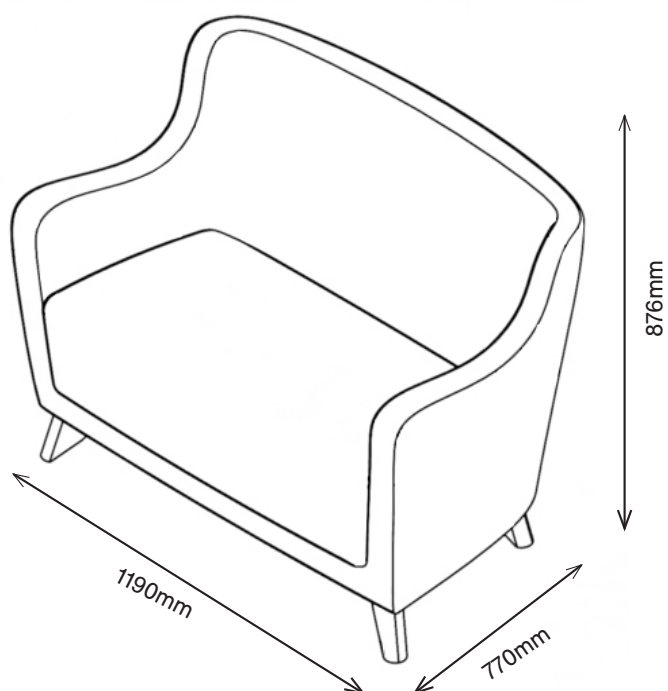

PURL PLUS LOW BACK 2-SEATER

T
E
W

+44 (0)1622 237830

sales@pineapplecontracts.com

uk.pineapplecontracts.com

Pineapple