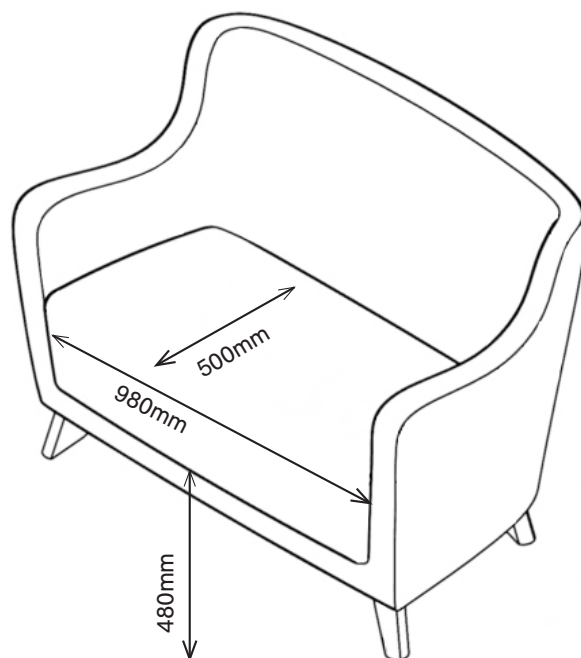

PURL PLUS LOW BACK 2-SEATER

T
E
W

+44 (0)1622 237830

sales@pineapplecontracts.com

uk.pineapplecontracts.com

Pineapple