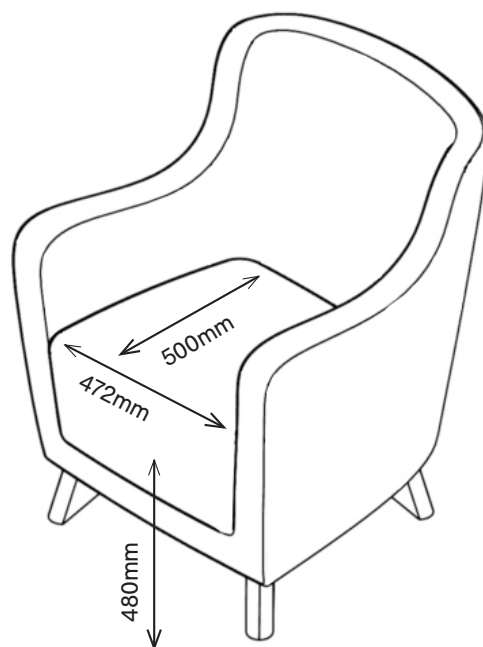

PURL PLUS LOW BACK ARMCHAIR

T
E
W

+44 (0)1622 237830

sales@pineapplecontracts.com

uk.pineapplecontracts.com

Pineapple