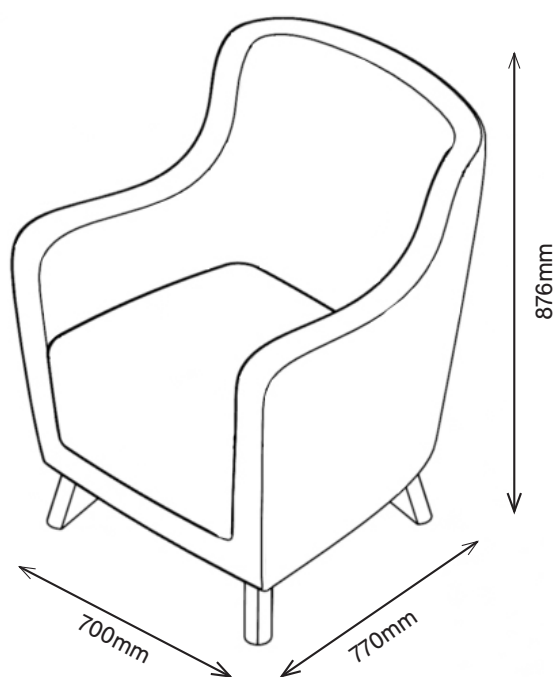

PURL PLUS LOW BACK ARMCHAIR

T
E
W

+44 (0)1622 237830

sales@pineapplecontracts.com

uk.pineapplecontracts.com

Pineapple