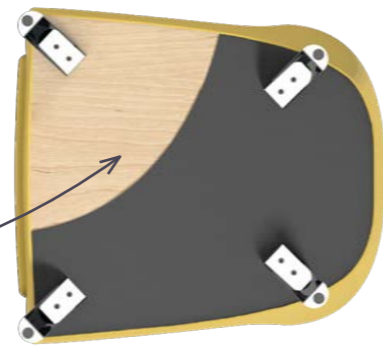

# PURRL

Comfortable, compact and reinforced high back and low back seating options

Wrap-around design of the seat back gives comfort and support

480mm seat height has been designed to help those with reduced mobility.

*Fully enclosed base with inaccessible fixings to prevent tampering*

Choice of **wood** or **chrome** feet to give a modern appearance.