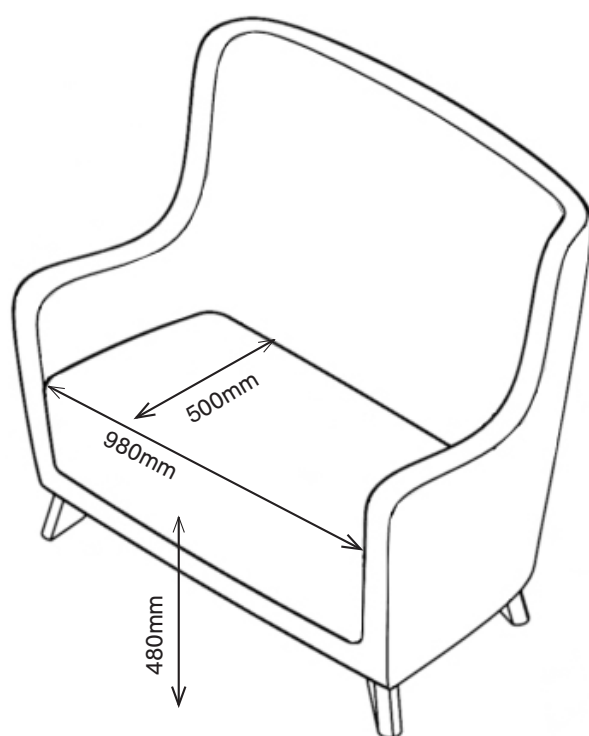

PURL PLUS HIGH BACK 2-SEATER

T
E
W

+44 (0)1622 237830

sales@pineapplecontracts.com

uk.pineapplecontracts.com

Pineapple