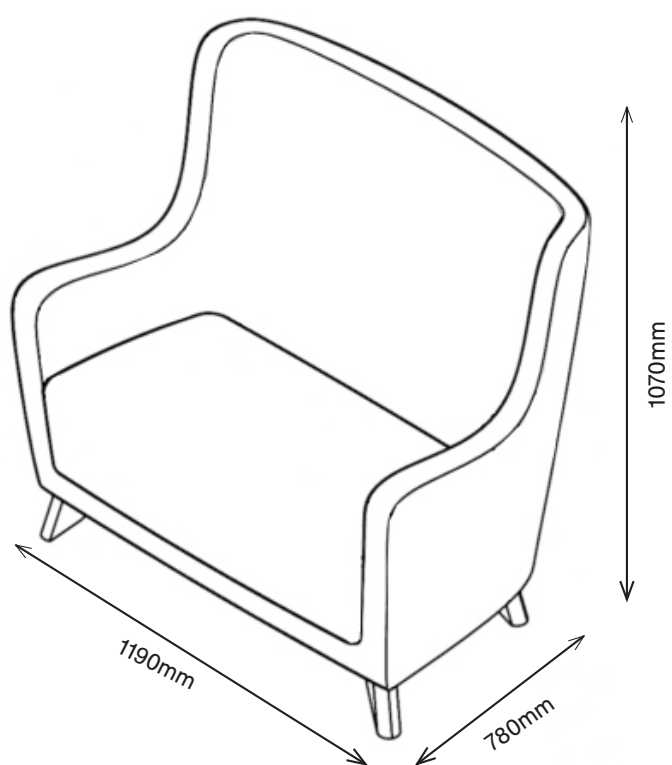

PURL PLUS HIGH BACK 2-SEATER

T
E
W

+44 (0)1622 237830

sales@pineapplecontracts.com

uk.pineapplecontracts.com

Pineapple