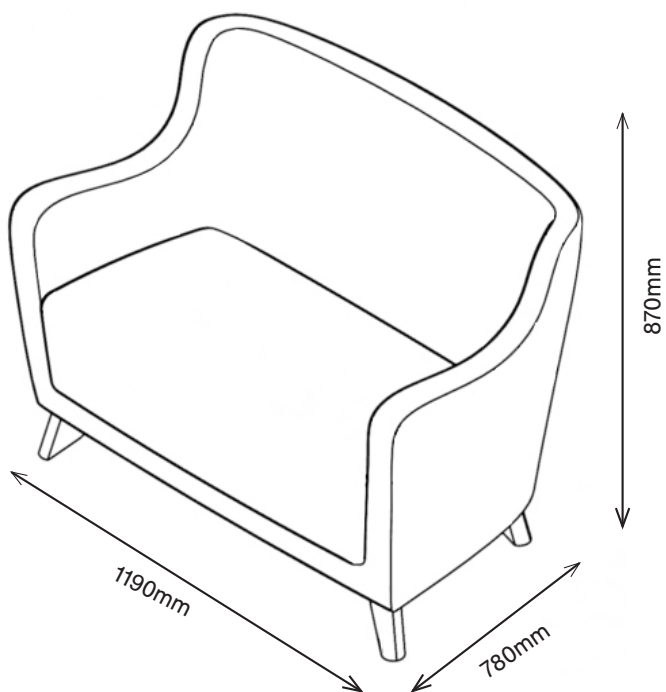

PURL PLUS

LOW BACK
2-SEATER

T
E
W

+44 (0)1622 237830

sales@pineapplecontracts.com

uk.pineapplecontracts.com

Pineapple