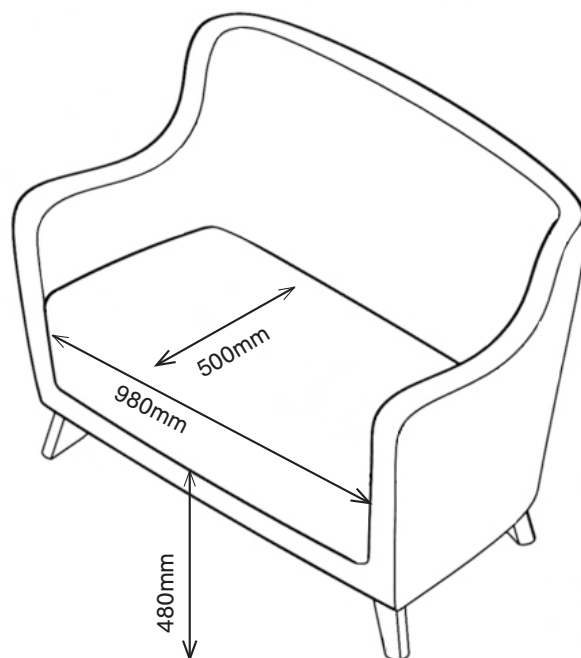

PURL PLUS

LOW BACK
2-SEATER

T
E
W

+44 (0)1622 237830

sales@pineapplecontracts.com

uk.pineapplecontracts.com

Pineapple