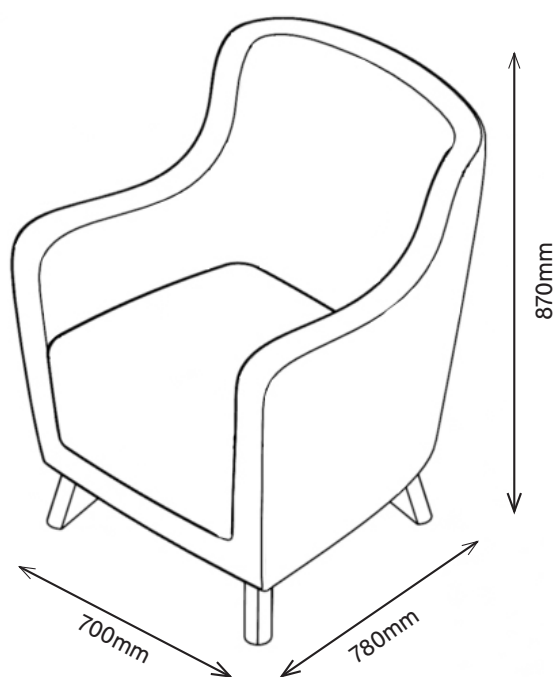

PURL PLUS LOW BACK ARMCHAIR

T
E
W

+44 (0)1622 237830

sales@pineapplecontracts.com

uk.pineapplecontracts.com

Pineapple