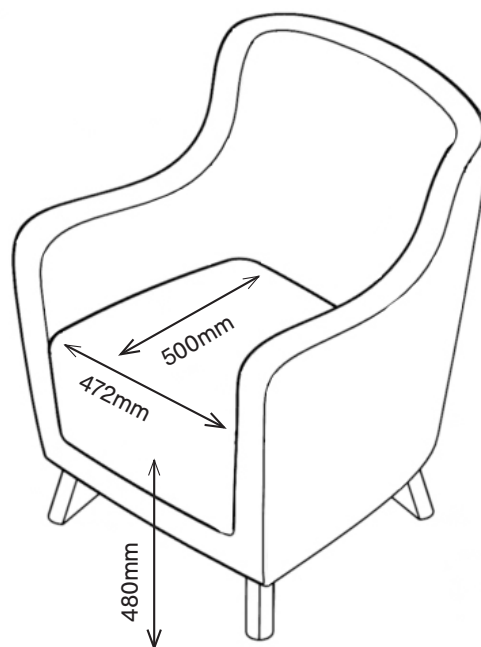

PURL PLUS LOW BACK ARMCHAIR

T
E
W

+44 (0)1622 237830

sales@pineapplecontracts.com

uk.pineapplecontracts.com

Pineapple