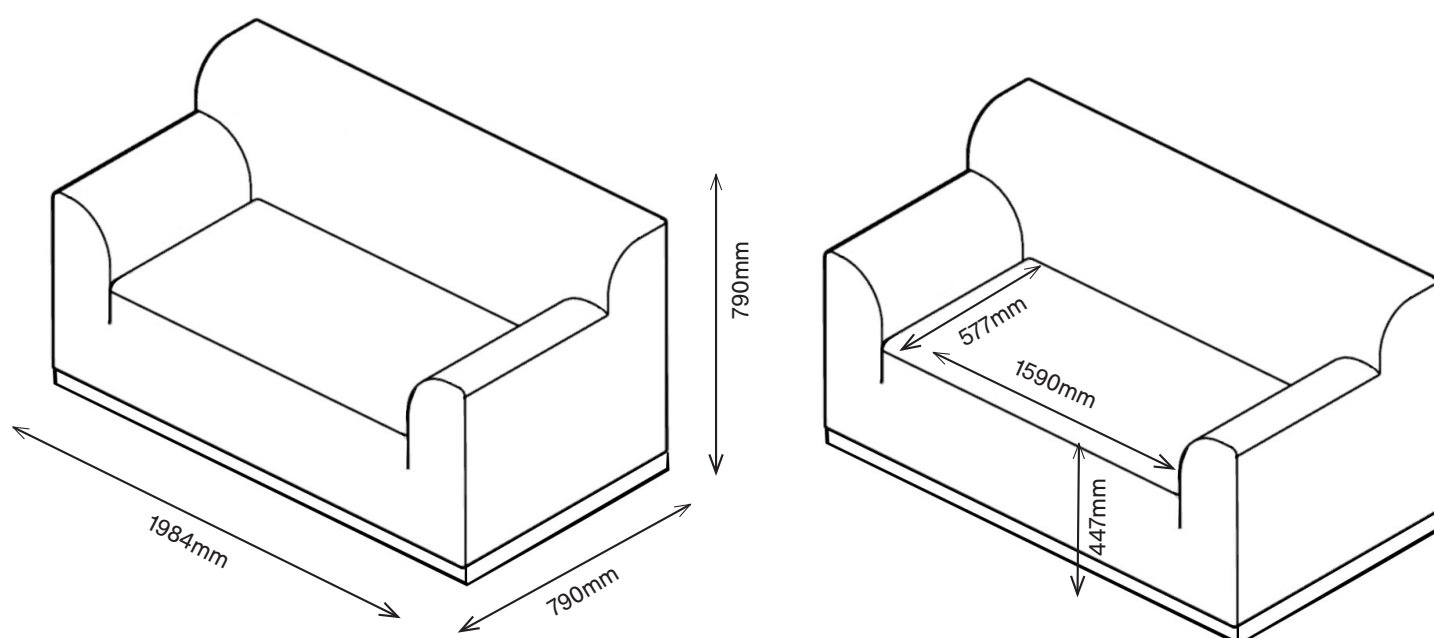

1MG3-900

790H | 1984W | 790D (mm)

Seat Height: 447mm

Weight: 103kg

T
E
W

+44 (0)1622 237830

sales@pineapplecontracts.com

uk.pineapplecontracts.com