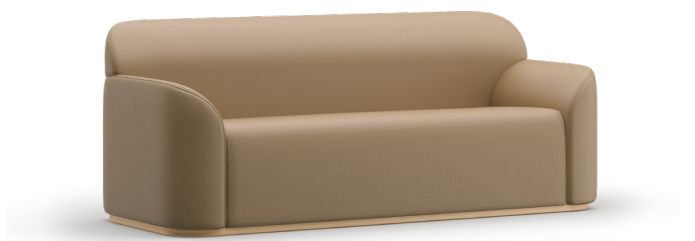

MAGNA PLUS 3-SEATER

1MG3-900

790H | 1984W | 790D (mm)

Seat Height: 447mm

Weight: 103kg

KEY FEATURES

- Plywood reinforcement for added strength
- 'Zero-depth' seams prevent concealment
- Fully enclosed base to prevent concealment
- Fixed seat and back cushions to prevent misuse
- Strength and stability tested for severe contract use

MATERIAL/FABRICATION

Carcass made from a mix of particle board and plywood with plinth base on our Plus range, which prevents dust and dirt gathering underneath. Strong plywood reinforcement offers excellent levels of durability and strength. All cushions fixed to the base to ensure that they are not taken off with anti-stash seams option to prevent hiding of contraband. Cushioned areas made from fire retardant, CMHR (combustion modified high resilience) foam is safe for both users and staff.

OPTIONS

- Available in armchair, 2-Seater and 3-Seater options
- Available in Standard or Plus levels or reinforcement

COLOUR/FINISH

Plinth base available in Natural Rockford Hickory.

FABRIC

Available in a wide choice of fabrics including Vinyl, Waterproof, Non Waterproof and Leather