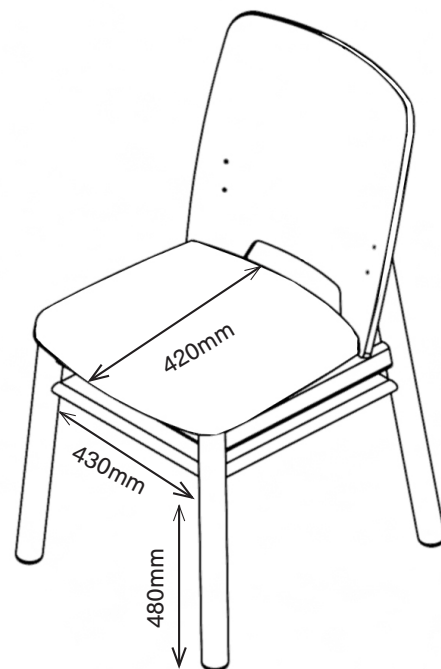

1MZA1-100
870H | 470W | 550D (mm)
Seat height: 480mm
Weight: 7.5kg

COLOUR/FINISH

Seat platform is Birch plywood with solid Birch legs. Wood is finished in a clear lacquer using a 10% white pigment which matches our [Rock range](#).

Pineapple

MONZA CHAIR

1MZA1-300
870H | 470W | 550D (mm)
Seat height: 455mm
Weight: 7.5kg

1MZA1-100
870H | 470W | 550D (mm)
Seat height: 480mm
Weight: 7.5kg

T
E
W

+44 (0)1622 237830
sales@pineapplecontracts.com
uk.pineapplecontracts.com