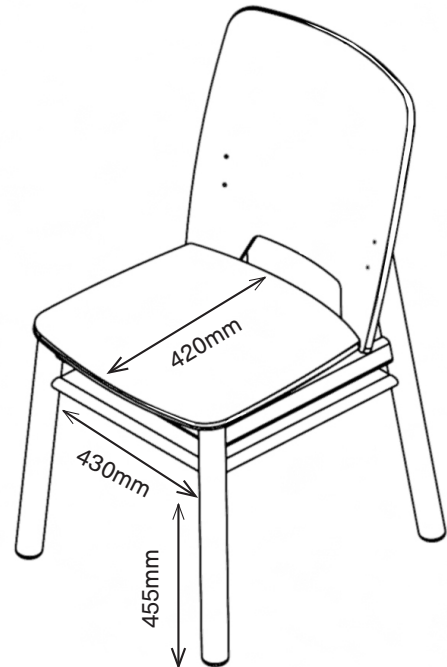

1MZA1-100
870H | 470W | 550D (mm)
Seat height: 480mm
Weight: 7.5kg

COLOUR/FINISH

Seat platform is Birch plywood with solid Birch legs. Wood is finished in a clear lacquer using a 10% white pigment which matches our [Rock range](#).

Pineapple

MONZA CHAIR

1MZA1-300
870H | 470W | 550D (mm)
Seat height: 455mm
Weight: 7.5kg

1MZA1-100
870H | 470W | 550D (mm)
Seat height: 480mm
Weight: 7.5kg

T
E
W

+44 (0)1622 237830
sales@pineapplecontracts.com
uk.pineapplecontracts.com