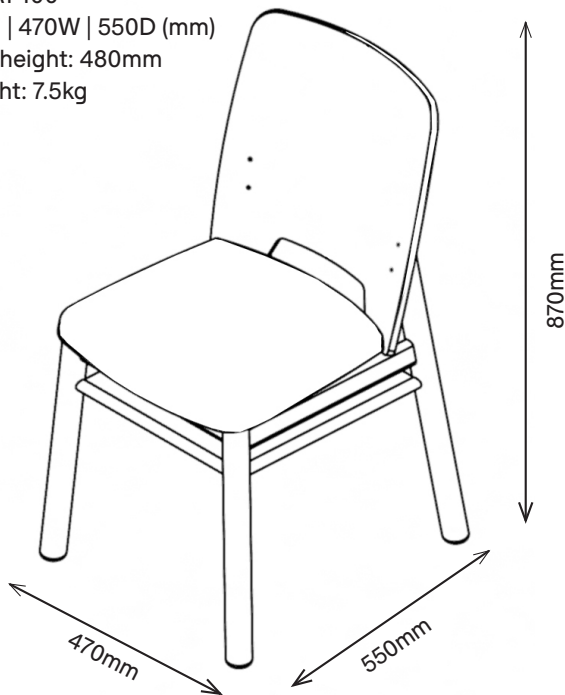

1MZA1-100
870H | 470W | 550D (mm)
Seat height: 480mm
Weight: 7.5kg

COLOUR/FINISH

Seat platform is Birch plywood with solid Birch legs. Wood is finished in a clear lacquer using a 10% white pigment which matches our [Rock range](#).

Pineapple

MONZA CHAIR

1MZA1-300
870H | 470W | 550D (mm)
Seat height: 455mm
Weight: 7.5kg

1MZA1-100
870H | 470W | 550D (mm)
Seat height: 480mm
Weight: 7.5kg

T
E
W

+44 (0)1622 237830
sales@pineapplecontracts.com
uk.pineapplecontracts.com