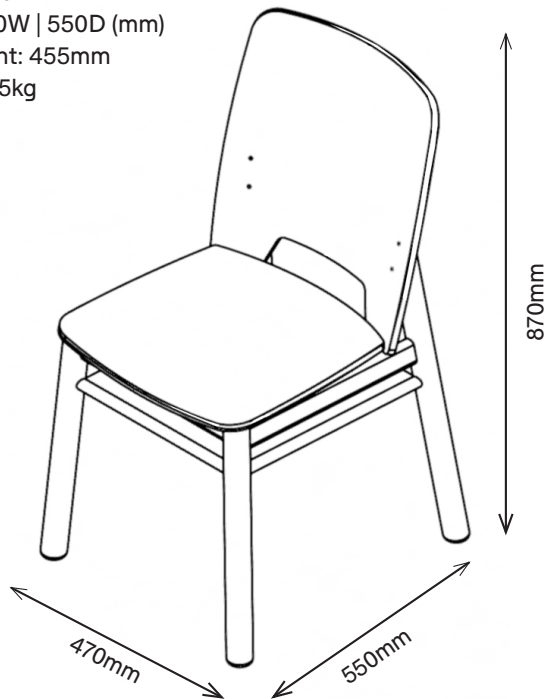

1MZA1-100
870H | 470W | 550D (mm)
Seat height: 480mm
Weight: 7.5kg

COLOUR/FINISH

Seat platform is Birch plywood with solid Birch legs. Wood is finished in a clear lacquer using a 10% white pigment which matches our [Rock range](#).

Pineapple

MONZA CHAIR

1MZA1-300
870H | 470W | 550D (mm)
Seat height: 455mm
Weight: 7.5kg

1MZA1-100
870H | 470W | 550D (mm)
Seat height: 480mm
Weight: 7.5kg

T
E
W

+44 (0)1622 237830
sales@pineapplecontracts.com
uk.pineapplecontracts.com