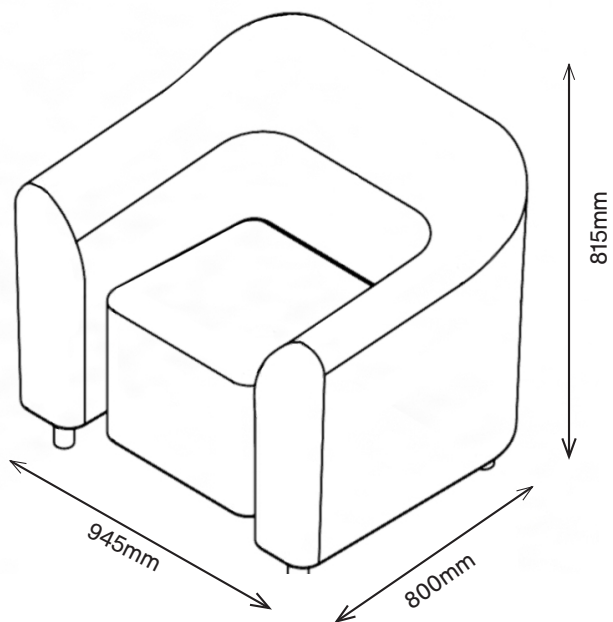

# CODA ARMCHAIR

1CDA1-900

815H | 945W | 800D (mm)

Seat Height: 450mm

Weight: 40kg

T

+44 (0)1622 237830

E