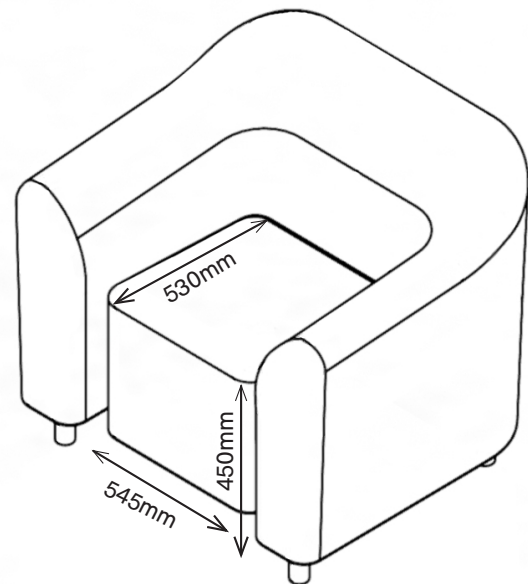

# CODA ARMCHAIR

1CDA1-900

815H | 945W | 800D (mm)

Seat Height: 450mm

Weight: 40kg

T

+44 (0)1622 237830

E