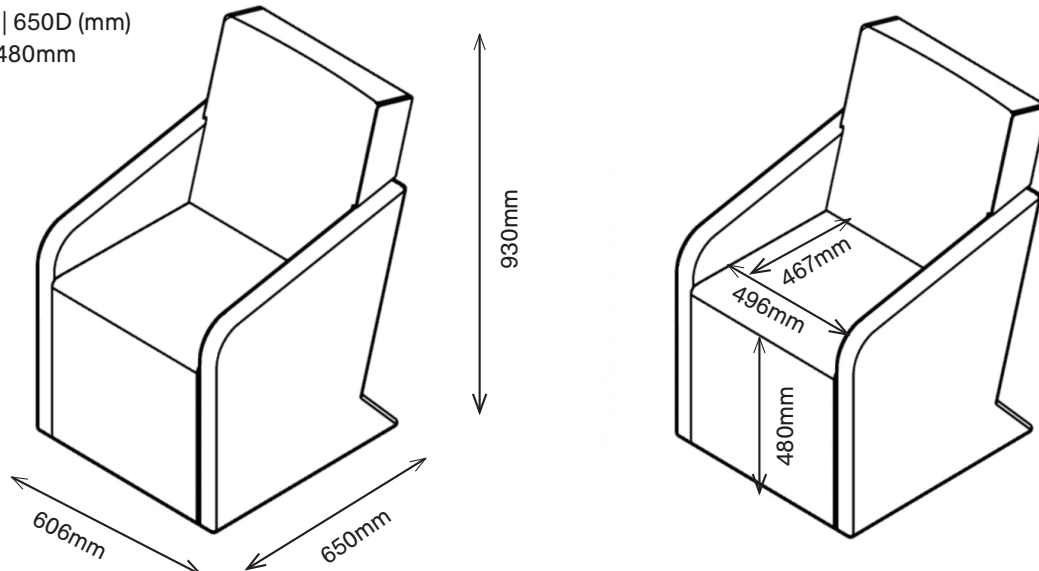

1FUACH-400

1100H | 606W | 650D (mm)

Seat Height: 480mm

Weight: 65kg

Fusion high back chair with arms

1FUACH-400

1100H | 606W | 650D (mm)

Seat Height: 480mm

Weight: 65kg

Fusion low back chair with arms

1FUACL-400

930H | 606W | 650D (mm)

Seat Height: 480mm

Weight: 65kg

T

+44 (0)1622 237830