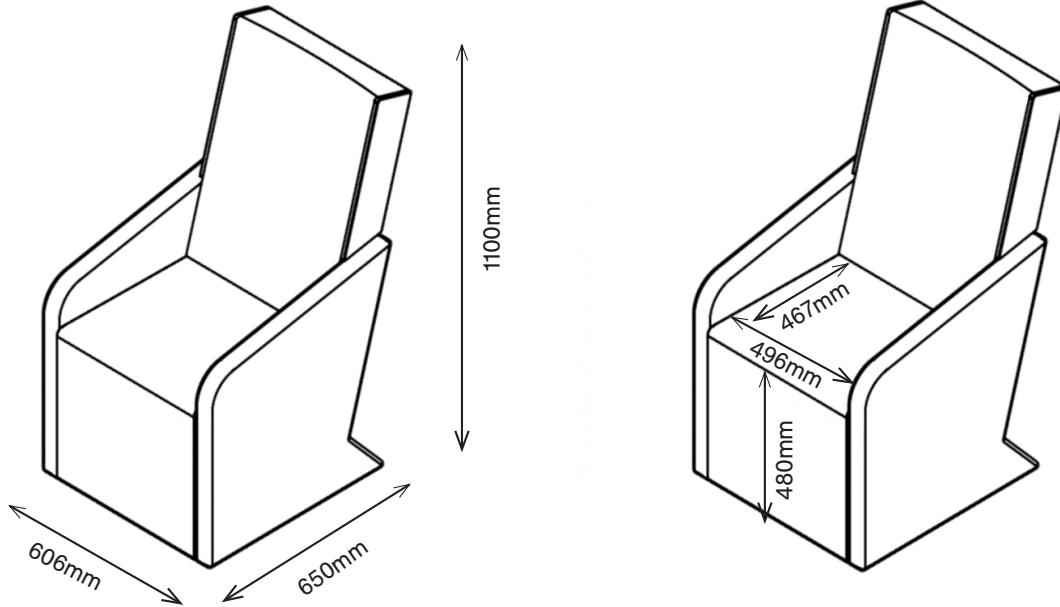

1FUACH-400

1100H | 606W | 650D (mm)

Seat Height: 480mm

Weight: 65kg

Fusion high back chair with arms

1FUACH-400

1100H | 606W | 650D (mm)

Seat Height: 480mm

Weight: 65kg

Fusion low back chair with arms

1FUACL-400

930H | 606W | 650D (mm)

Seat Height: 480mm

Weight: 65kg

T

+44 (0)1622 237830