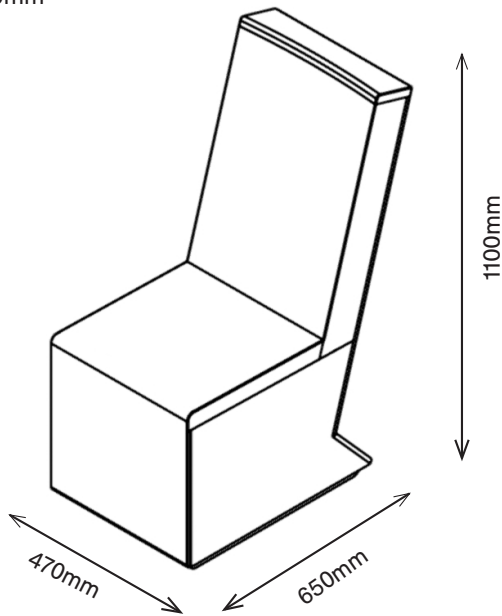

1FUDCL-400
930H | 470W | 650D (mm)
Seat Height: 480mm
Weight: 50kg

COLOUR/FINISH

Skis available in solid wood

DELIVERY

Lead time is 8 weeks

ASSEMBLY

Arrives assembled and ready to use

INSTALLATION/FITTING

1100H | 470W | 650D (mm)

Seat Height: 480mm

Weight: 50kg

Fusion high back chair
1FUDCH-400
1100H | 470W | 650D (mm)
Seat Height: 480mm
Weight: 50kg

Fusion low back chair
1FUDCL-400
930H | 470W | 650D (mm)
Seat Height: 480mm
Weight: 50kg