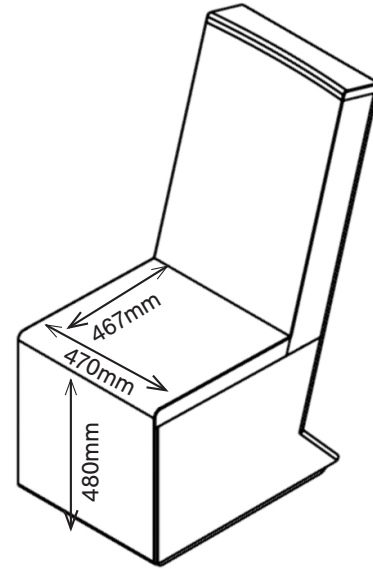

1FUDCL-400
930H | 470W | 650D (mm)
Seat Height: 480mm
Weight: 50kg

COLOUR/FINISH

Skis available in solid wood

DELIVERY

Lead time is 8 weeks

ASSEMBLY

Arrives assembled and ready to use

INSTALLATION/FITTING

1100H | 470W | 650D (mm)

Seat Height: 480mm

Weight: 50kg

Fusion high back chair
1FUDCH-400
1100H | 470W | 650D (mm)
Seat Height: 480mm
Weight: 50kg

Fusion low back chair
1FUDCL-400
930H | 470W | 650D (mm)
Seat Height: 480mm
Weight: 50kg