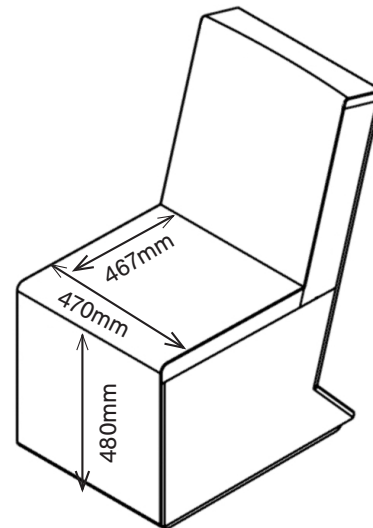

1FUDCL-400
930H | 470W | 650D (mm)
Seat Height: 480mm
Weight: 50kg

COLOUR/FINISH

Skis available in solid wood

DELIVERY

Lead time is 8 weeks

ASSEMBLY

Arrives assembled and ready to use

INSTALLATION/FITTING

1100H | 470W | 650D (mm)

Seat Height: 480mm

Weight: 50kg

Fusion high back chair
1FUDCH-400
1100H | 470W | 650D (mm)
Seat Height: 480mm
Weight: 50kg

Fusion low back chair
1FUDCL-400
930H | 470W | 650D (mm)
Seat Height: 480mm
Weight: 50kg