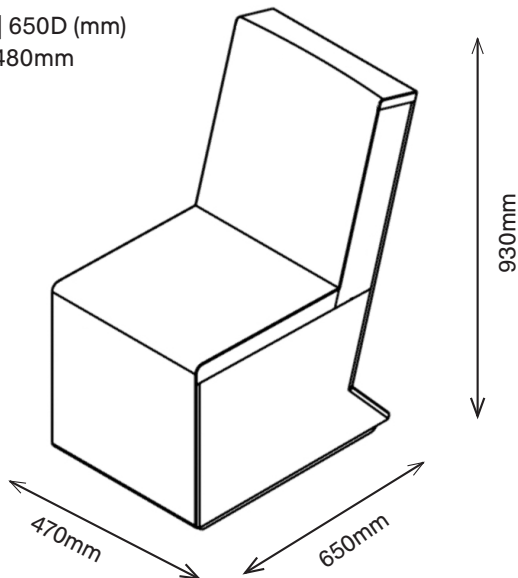

1FUDCL-400
930H | 470W | 650D (mm)
Seat Height: 480mm
Weight: 50kg

COLOUR/FINISH

Skis available in solid wood

DELIVERY

Lead time is 8 weeks

ASSEMBLY

Arrives assembled and ready to use

INSTALLATION/FITTING

1100H | 470W | 650D (mm)

Seat Height: 480mm

Weight: 50kg

Fusion high back chair
1FUDCH-400
1100H | 470W | 650D (mm)
Seat Height: 480mm
Weight: 50kg

Fusion low back chair
1FUDCL-400
930H | 470W | 650D (mm)
Seat Height: 480mm
Weight: 50kg