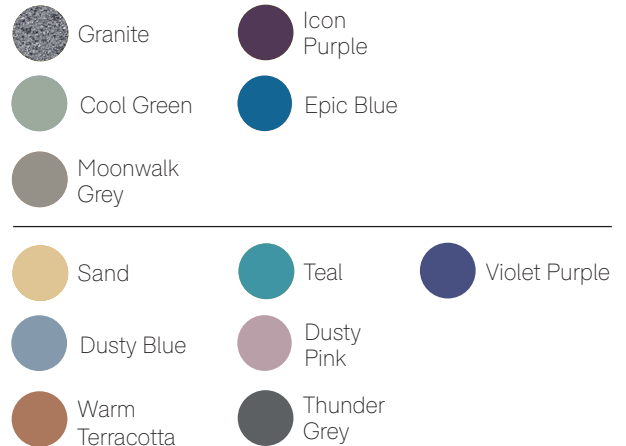

COLOUR/FINISH