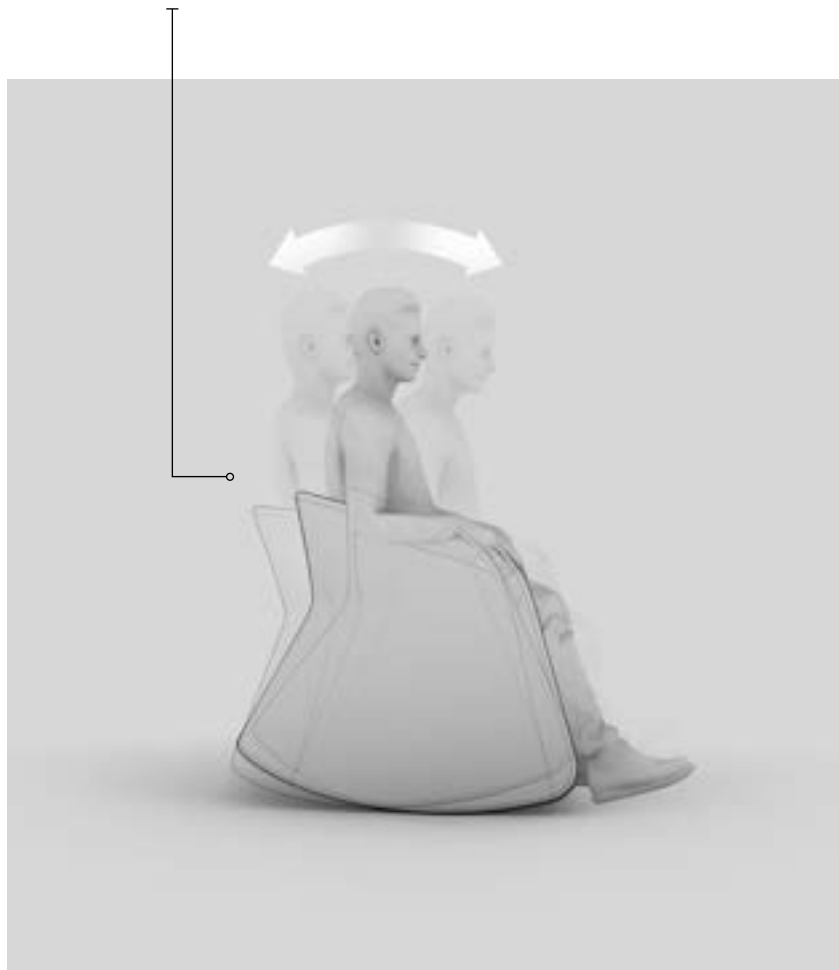

Vestibular stimulation, provided by rocking back and forth, can help to minimise the impact of outside stimuli, providing a source of focus, and in turn, a feeling of calm.

The Ryno® Rocker gives users valuable control over their motion, while being supported by comforting wrap-around arms.

The gently sloped arms and low back design are carefully designed to minimise ligature risks. For added safety, the Rocker is heavily weighted to 65kg (lightweight model also available).

## DESIGNED FOR PEACE OF MIND

Sloped arms and low back height designed to minimise ligature risks

### Waterproof

Made from a single piece of rotationally moulded polyethylene with no joins, the Ryno Rocker is totally waterproof.