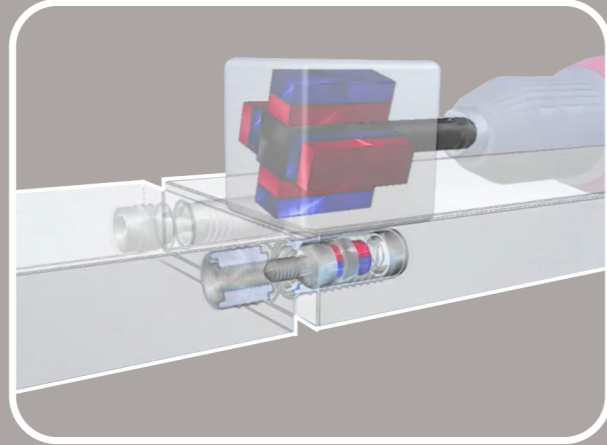

The Arc washroom range sensitively addresses ligature concerns through its flowing curved design, while lending a serene aesthetic to its surroundings.

Manufactured from a non-porous, stain resistant solid surface material, Arc products offer excellent hygiene properties. The seamless design eliminates dirt-traps which are commonly found in traditional fixtures.

Arc products are secured with innovative non-visible fixings, minimising opportunities for tampering.

REDUCED-LIGATURE DESIGN

- Seamless design
- Sloping edges
- Radiused corners
- Hands-free taps

HYGIENIC SEAMLESS SURFACE

- No dirt traps
- Non-porous surface
- Stain-resistant material

NON-VISIBLE FIXING METHOD

- Innovative magnet-activated fixing method
- Fixings are totally hidden to prevent tampering

→ 250kg clamping force per fixing ←

QUICK AND SIMPLE TO MAINTAIN

- Innovative sliding mechanism provides access for installation and maintenance
- Swiveling copper piping facilitates movement

ARC BASINS

in collaboration with **ONVO**

Arc basin without storage
1CT-01
1747H | 500W | 403D (mm)