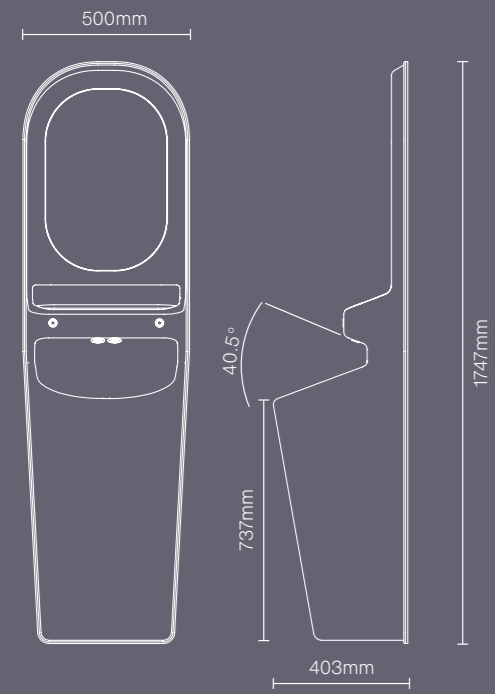

ARC BASIN

Without storage