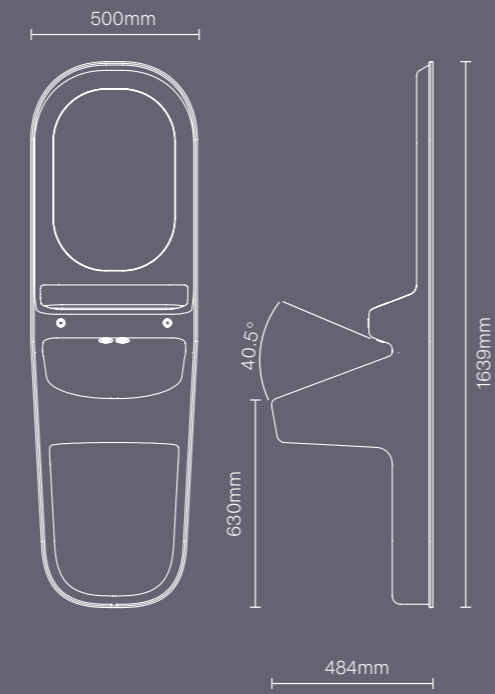

ARC TOILET

in collaboration with **ONVO**

Arc toilet
1CCT-01
425H | 404W | 537D (mm)

KEY FEATURES	KEY FEATURES	OPTIONS
<ul style="list-style-type: none"> → Carefully angled surfaces designed to minimise ligature risks → Seamless surface has no dirt traps, offering excellent hygiene properties → Solid-surface material is extremely resistant to impact 	<ul style="list-style-type: none"> → Stain-resistant, easy to clean material → Hidden fixtures are inaccessible to prevent tampering → Integrated toilet seat (with colour demarcation to aid recognition) to prevent damage 	<p>→ Choose from Polar White, Sky Blue, Seagrass and Mist Grey</p> <p>○ ● ● ●</p>

ARC BASIN

Without storage

ARC BASIN

With storage

ARC BASIN

Accessible

See for yourself...

To arrange a demonstration or book a visit to our showroom, please call +44 (0)1622 237830