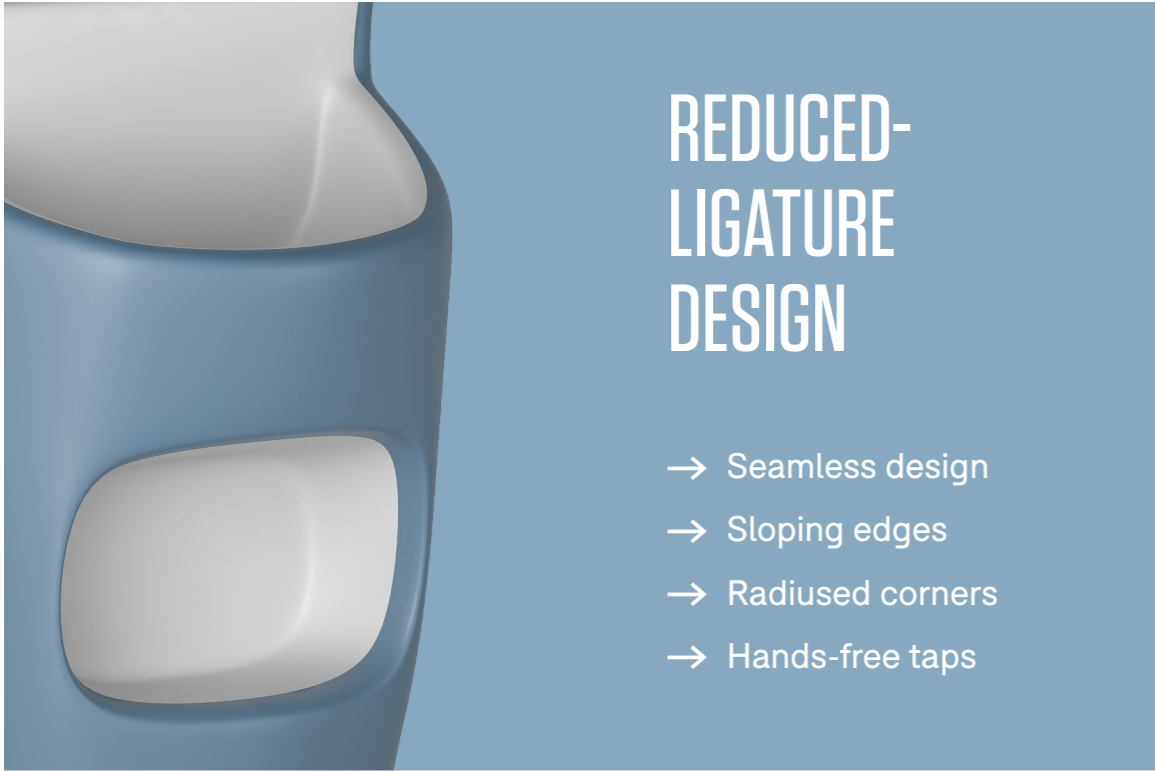

ARC

Reduced-ligature
washrooms

in collaboration with **ONVO**

Pineapple

As one of the most private areas in a mental health facility, a bathroom is also one of the highest risk spaces.

Lower levels of supervision relative to other spaces combine with a greater number of ligature risks to create a potentially dangerous environment for people in crisis.

The Arc washroom range sensitively addresses ligature concerns through its flowing curved design, while lending a serene aesthetic to its surroundings.

Manufactured from a non-porous, stain resistant solid surface material, Arc products offer excellent hygiene properties. The seamless design eliminates dirt-traps which are commonly found in traditional fixtures.

Arc products are secured with innovative non-visible fixings, minimising opportunities for tampering.

REDUCED-LIGATURE DESIGN

- Seamless design
- Sloping edges
- Radiused corners
- Hands-free taps

HYGIENIC SEAMLESS SURFACE

- No dirt traps
- Non-porous surface
- Stain-resistant material

NON-VISIBLE FIXING METHOD

- Innovative magnet-activated fixing method
- Fixings are totally hidden to prevent tampering

→ 250kg clamping force per fixing ←