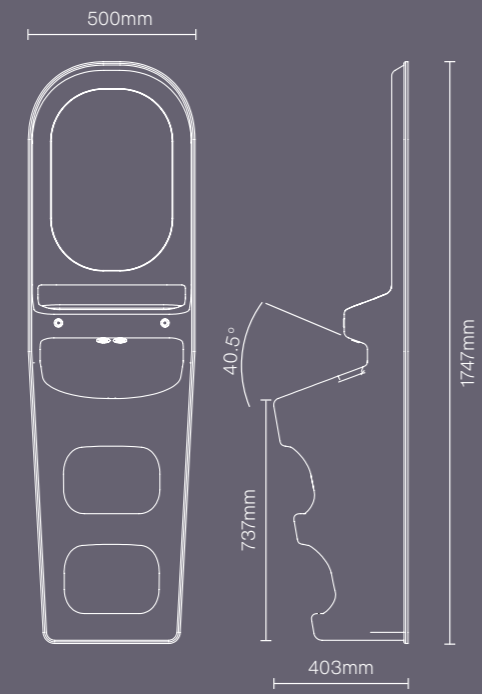

ARC BASIN

With storage