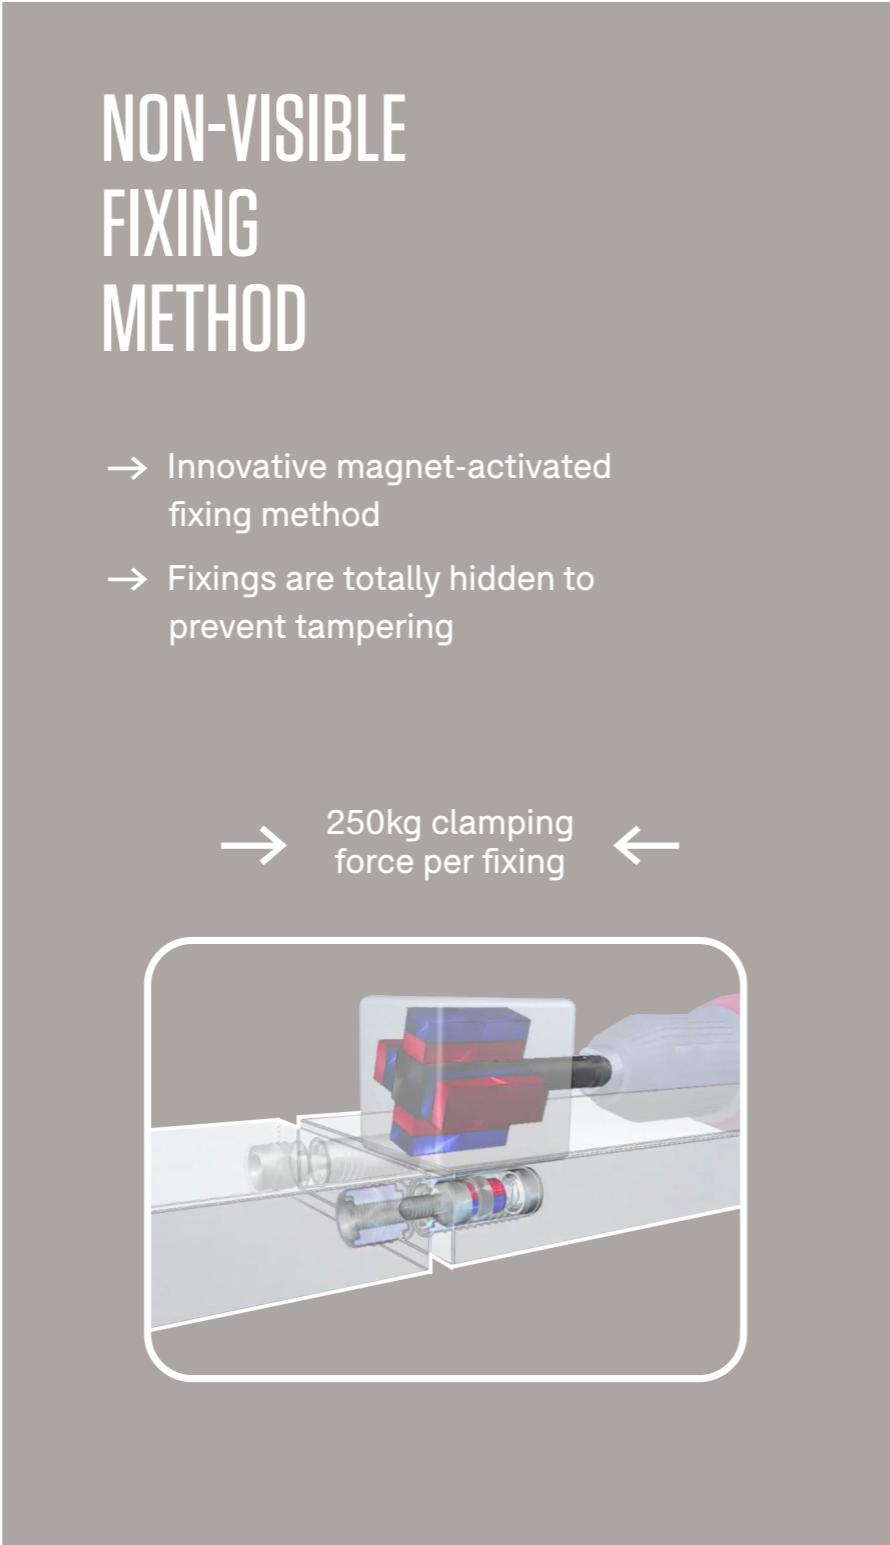

The Arc washroom range sensitively addresses ligature concerns through its flowing curved design, while lending a serene aesthetic to its surroundings.

Manufactured from a non-porous, stain resistant solid surface material, Arc products offer excellent hygiene properties. The seamless design eliminates dirt-traps which are commonly found in traditional fixtures.

Arc products are secured with innovative non-visible fixings, minimising opportunities for tampering.

REDUCED-LIGATURE DESIGN

- Seamless design
- Sloping edges
- Radiused corners
- Hands-free taps

HYGIENIC SEAMLESS SURFACE

- No dirt traps
- Non-porous surface
- Stain-resistant material

NON-VISIBLE FIXING METHOD

- Innovative magnet-activated fixing method
- Fixings are totally hidden to prevent tampering

→ 250kg clamping force per fixing ←

QUICK AND SIMPLE TO MAINTAIN

- Innovative sliding mechanism provides access for installation and maintenance
- Swiveling copper piping facilitates movement

ARC BASINS

in collaboration with **ONVO**

Arc basin without storage
1CT-01
1747H | 500W | 403D (mm)