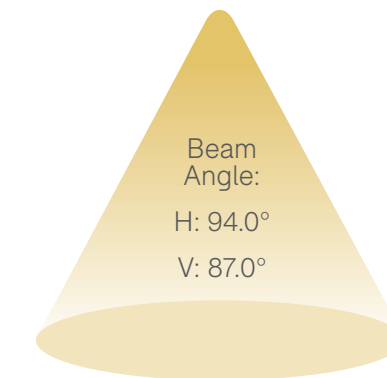

KEY FEATURES

- → Reduced-ligature design and anti-tamper fixings to protect users from harm
- → Cast aluminium case which is impact tested to IK08 to ensure durability
- → User-friendly touch-operated dimming control
- → Energy efficient 5w LEDs
- → Splash-resistant IP44 rating
- → 6mm shatter-resistant polycarbonate lens

OPTIONS

- → Choose from Warm White (3000k) and Cool White (4000k) bulb colour
- → Choose from Polar White, Cool Green, Dusty Blue, Teal, Moonwalk Grey and Anthracite Grey