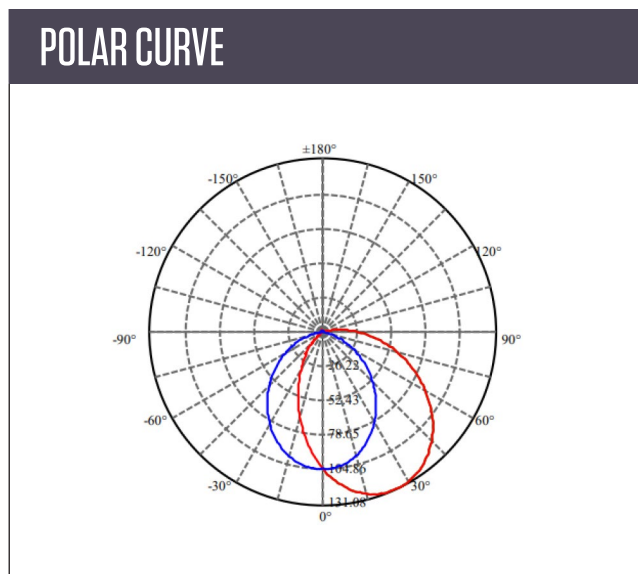

SPECIFICATION

SPECIFICATION			
Supply Voltage	AC100 - 265V	Impact Rating	IK08
Light fixture dimensions	175H | 120W | 100D (mm)	Water Resistance	IP44
Weight	0.73kg	Lumens	278
Beam angle	H: 94.0° ; V: 87.0°	Wattage	5W LED
Frequency	50/60HZ	Efficiency class	G
Light Colour	Warm White option 3000k Cool White option 4000k		

COMPLIANCE STANDARDS	
CE & UKCA	EN IEC 55015: 2019+A11:2020 EN IEC 61547:2023 EN IEC 6100-3-2:2019+A1:2021 EN 61000-3-3:2013+ A1:2019+A2:2021
IP44 (Water ingress)	IEC 60529
IK08 (Impact)	EN 62262: 2002 + A1:2021
Lumin performance	IES LM-79-19
Salt spray chamber	ISO 9227:2022
RoHS	✓
Reach Annex XVII & SVHC	✓
ErP	Commission regulation (EU) 2019/2020
IEC 60598-2-2	IEC/EN ICE 62031, EN IEC 61347-2-13 with EN 61347-1, EN 61347-2-11 and EN 61347-1

PRODUCT CODES

CODE	EXTERIOR COLOUR	BULB COLOUR	REGION
1FY230-WW-PW	Polar White	Warm White	UK/Europe
1FY230-CW-PW	Polar White	Cool white	UK/Europe
1FY230-WW-CG	Cool Green	Warm White	UK/Europe
1FY230-CW-CG	Cool Green	Cool white	UK/Europe
1FY230-WW-DB	Dusty Blue	Warm White	UK/Europe
1FY230-CW-DB	Dusty Blue	Cool white	UK/Europe
1FY230-WW-TL	Teal	Warm White	UK/Europe
1FY230-CW-TL	Teal	Cool white	UK/Europe
1FY230-WW-MG	Moonwalk Grey	Warm White	UK/Europe
1FY230-CW-MG	Moonwalk Grey	Cool white	UK/Europe
1FY230-WW-AG	Anthracite Grey	Warm White	UK/Europe
1FY230-CW-AG	Anthracite Grey	Cool white	UK/Europe

DISPOSAL

This product must not be disposed of in household waste, but must be disposed of at a collection point for the recycling of electrical or electronic appliances. Further information can be obtained from your local authority responsible for WEEE disposal.

GUARANTEE

This product is covered by a 5 year guarantee against manufacturing faults.