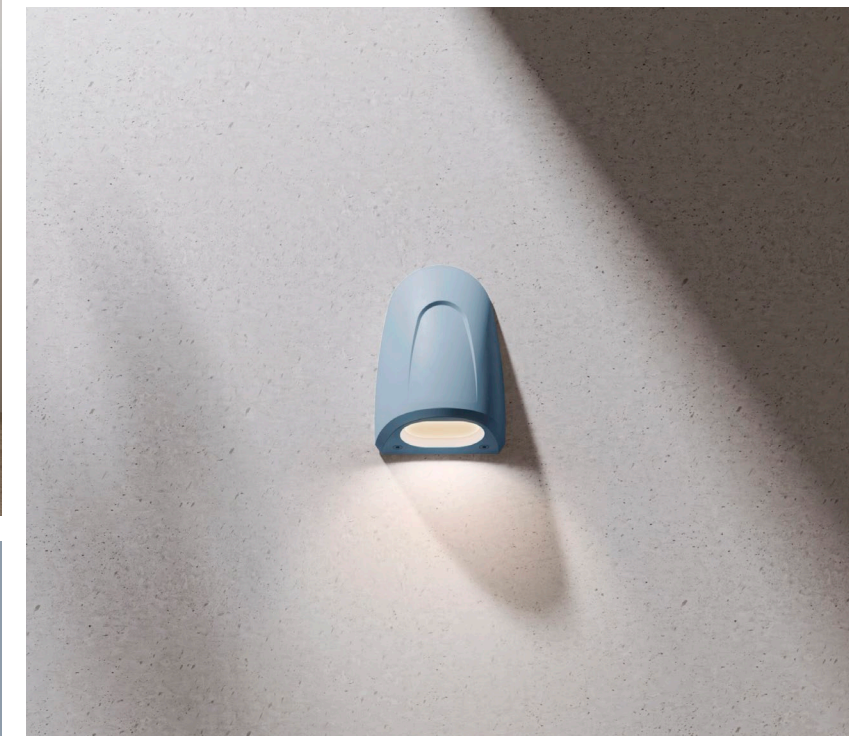

Illumination

Long-lasting energy efficient 5W LEDs emitting 278 lumens with a Warm White or Cool White bulb colour.

Splash-resistant

Fynn is tested for splash resistance with an IP44 rating.

FYNN TASK LIGHT