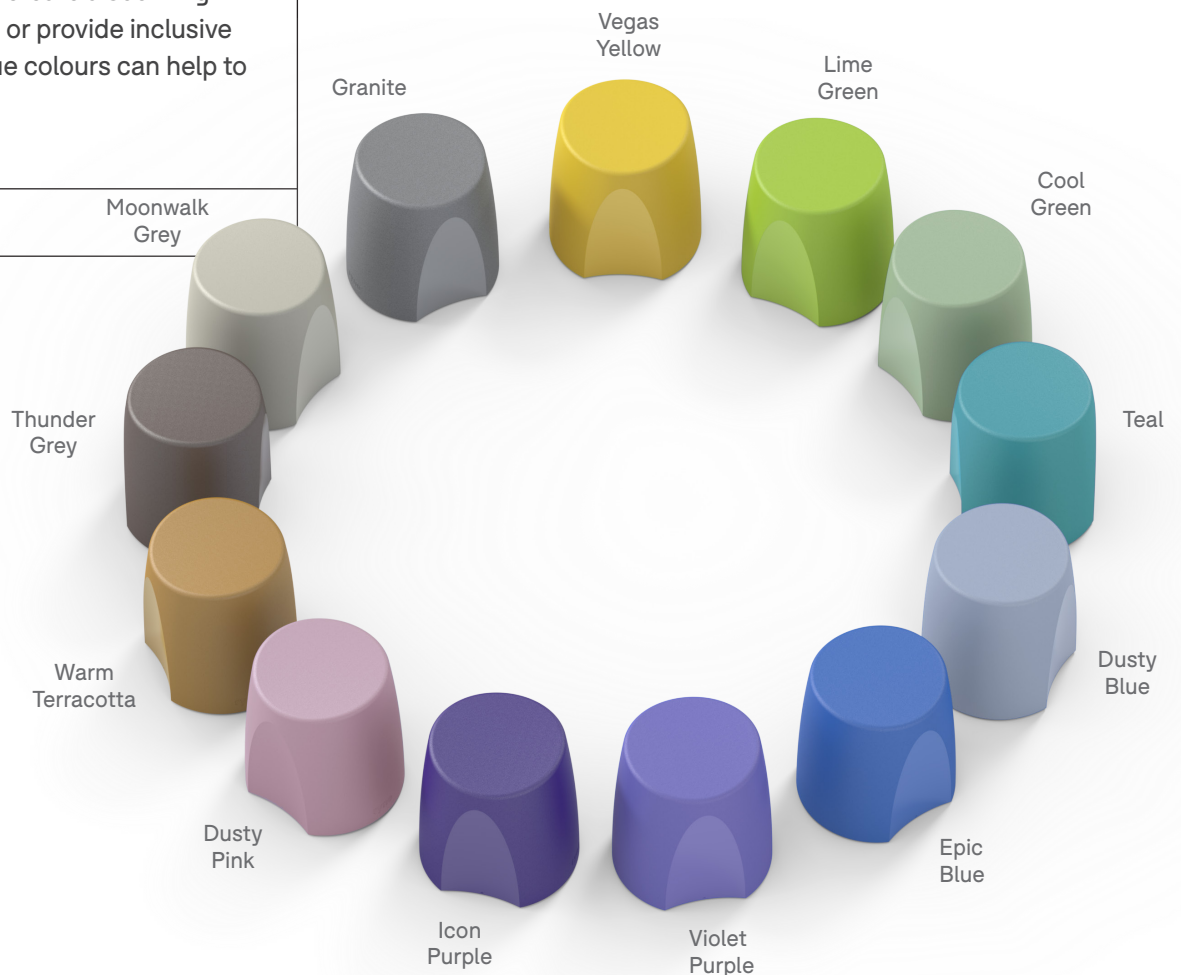

RYNO® COLOURS

A palette of therapeutic hues

Colour can play a key role in humanising challenging environments, which is why we enlisted the help of SeymourPowell, one of the world's leading design and innovation consultancies, to assist us in selecting a palette of therapeutic hues.

Whether the aim is to create a soothing and reassuring space or provide inclusive stimulation, our unique colours can help to achieve it.

seymourpowell

T +44 (0)1622 237830

E sales@pineapplecontracts.com

Pineapple