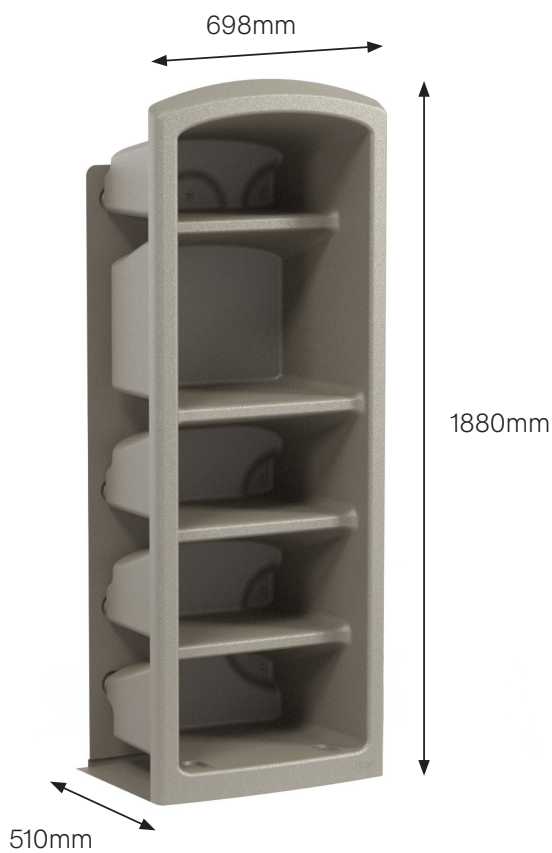

RYNO® RECESSED WARDROBE

1RRYOW

1880H | 698W | 510D (mm)
Standard weight: 29kg

KEY FEATURES

- Furniture is recessed into the wall to prevent damage and minimise ligature risks
- Products are to be secured to a timber frame within the wall for strength
- Reduces the risk of concealment/stashing
- Single piece construction is impervious to water - cannot be damaged by fluids
- Preserves line of sight for staff conducting welfare checks
- Creates a room with uncluttered floor space
- Safely rounded corners

sales@pineapplecontracts.com

W

uk.pineapplecontracts.com

RYNO[®] RECESSED WARDROBE

Wardrobe (Shelved)

1RRYOW

1880H | 698W | 510D (mm)

Standard weight: 29kg

Wardrobe (Hanging)

1RRYOWH

1880H | 698W | 510D (mm)

Standard weight: 29kg

T
E
W

+44 (0)1622 237830

sales@pineapplecontracts.com

uk.pineapplecontracts.com