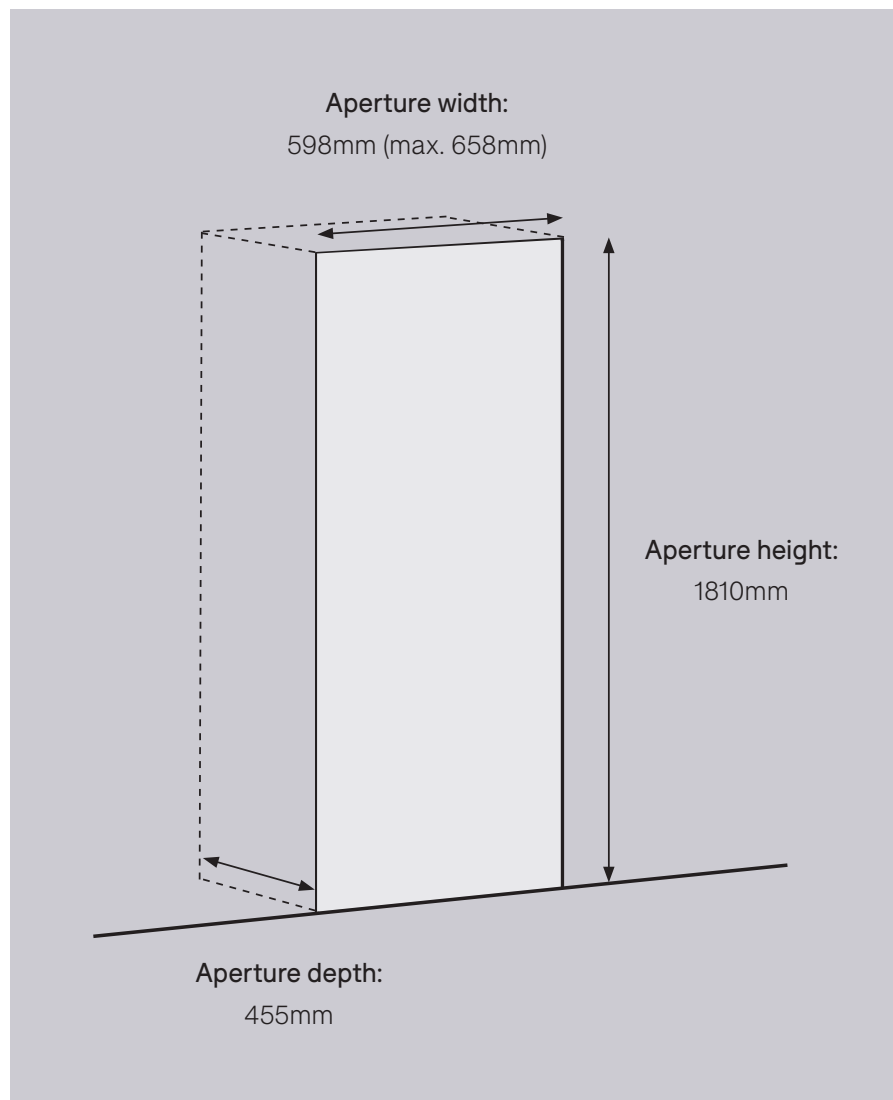

sales@pineapplecontracts.com

W

uk.pineapplecontracts.com

RYNO[®] RECESSED WARDROBE

Wardrobe (Shelved)

1RRYOW

1880H | 698W | 510D (mm)

Standard weight: 29kg

Wardrobe (Hanging)

1RRYOWH

1880H | 698W | 510D (mm)

Standard weight: 29kg

T
E
W

+44 (0)1622 237830

sales@pineapplecontracts.com

uk.pineapplecontracts.com