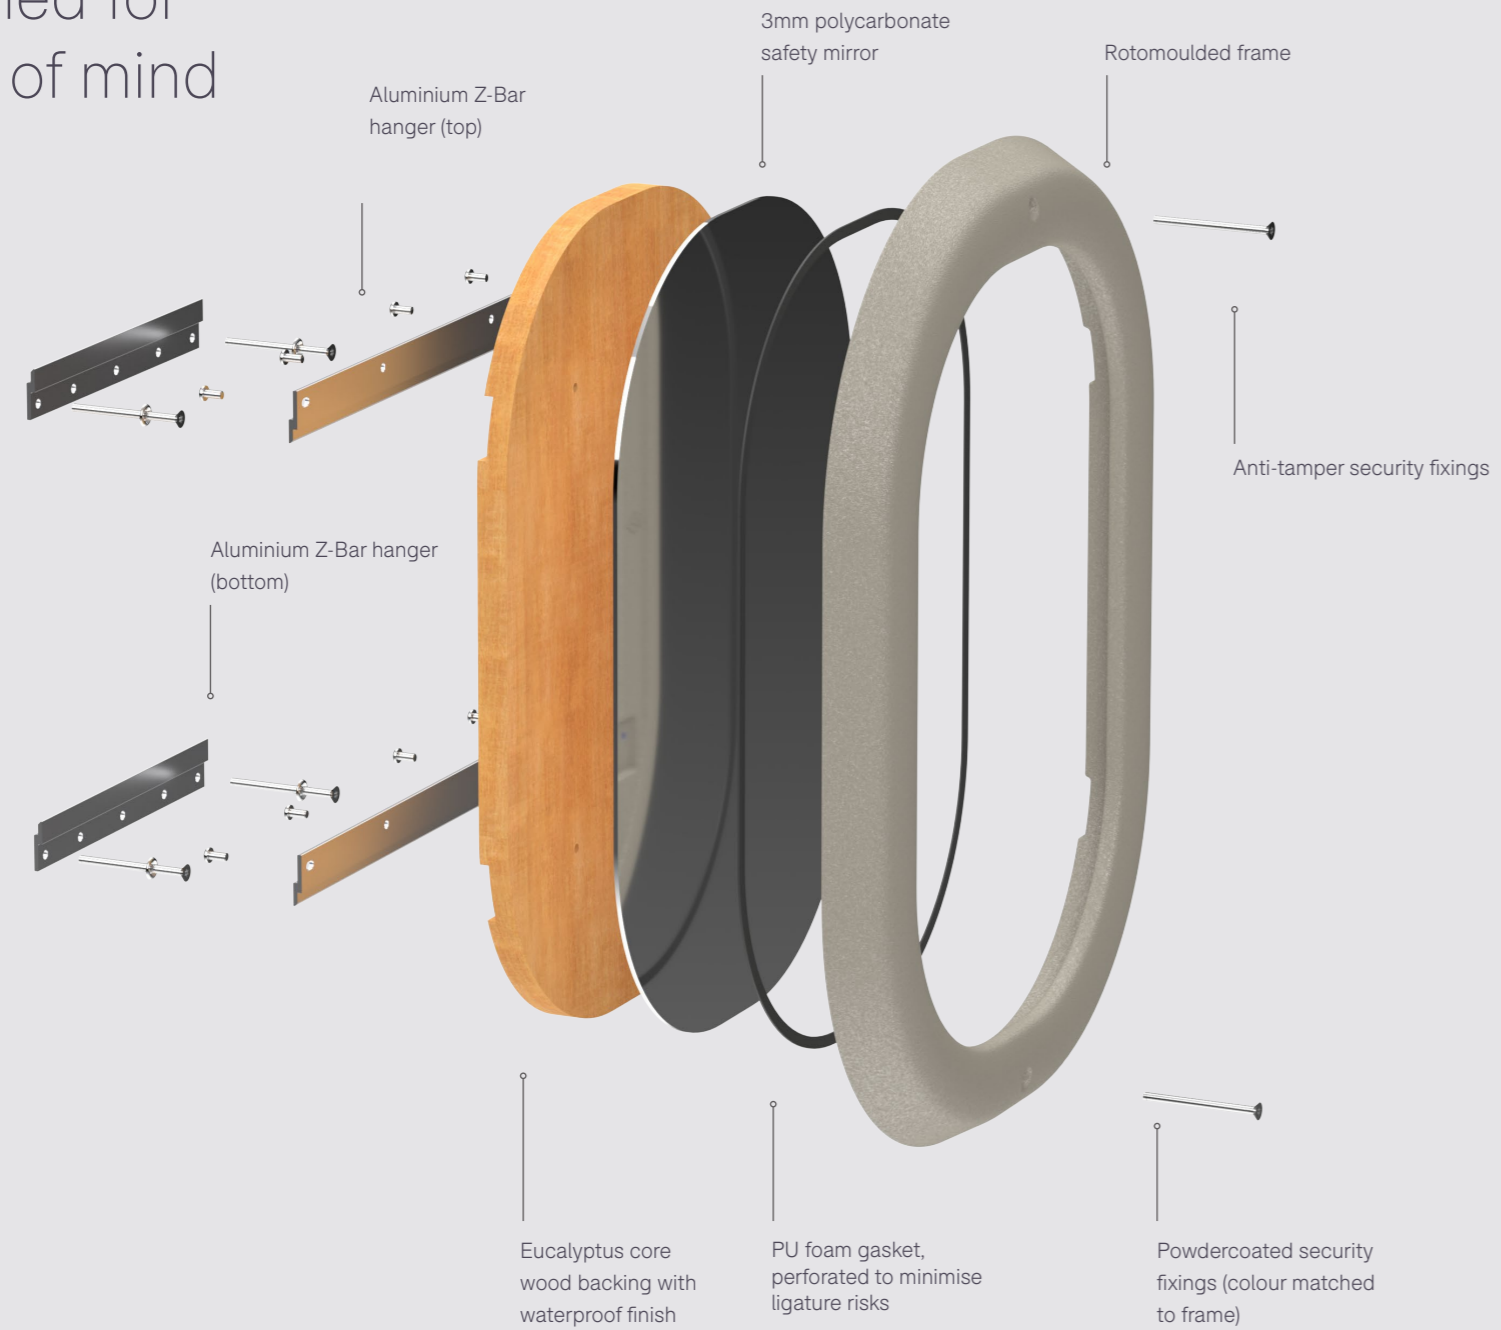

Designed for
peace of mind