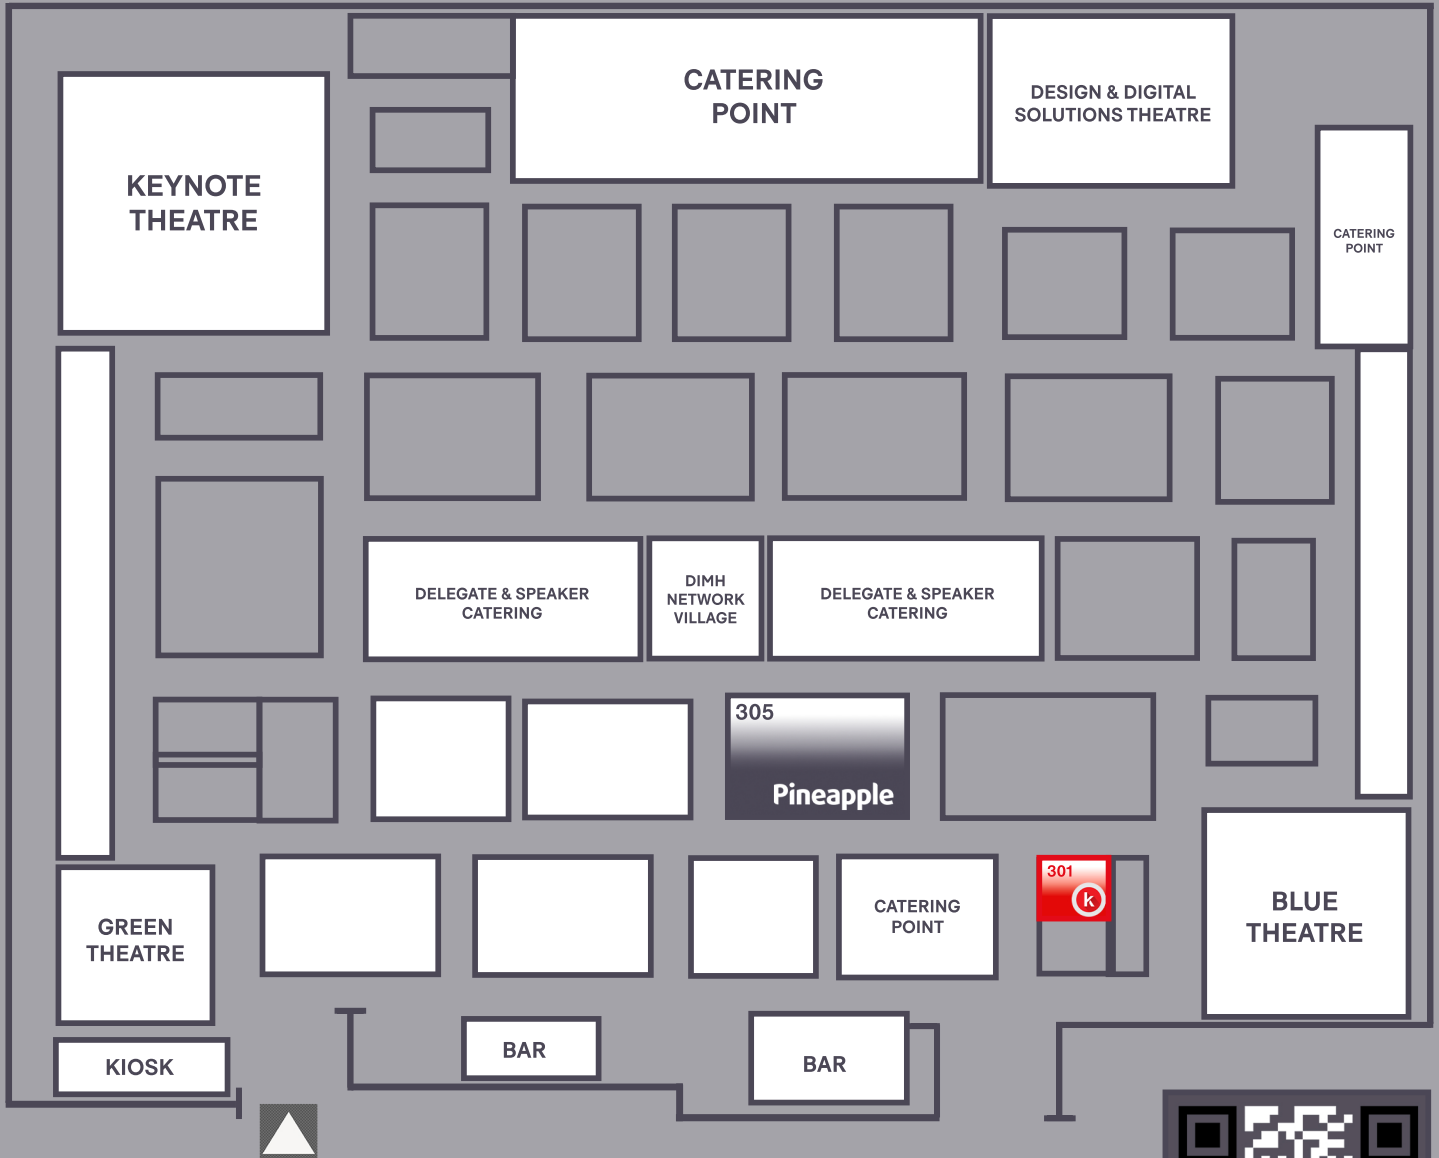

# → Floorplan

02-03 June 2026

Hall 1

Coventry Building Society Arena

Coventry, UK

*I'm speaking at DiMH:*

**Matt Healey**

Head of Product Development, Speciality Lines | Pineapple

11:50am | 02 June 2026

Design & Digital Solutions Theatre

**Illuminating Change:** Aligning Safety, Performance & Circular Design in Mental Health Lighting Specification

HALL 1 ENTRANCE

*Read the full programme*

**Design in  
Mental Health**  
CONFERENCE | EXHIBITION | AWARDS

**Pineapple**