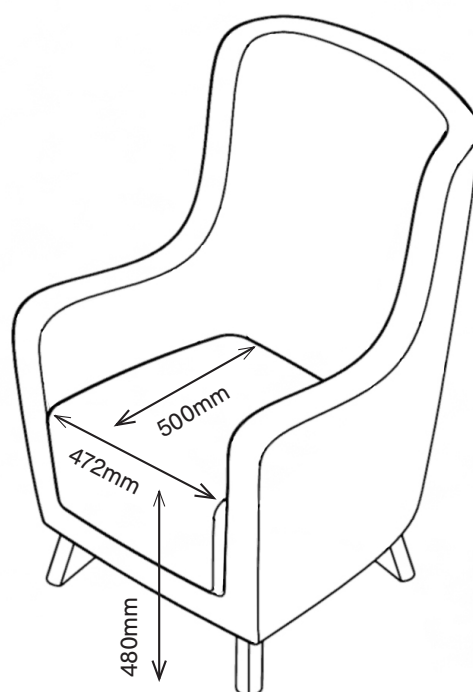

PURL HIGH BACK ARMCHAIR

1PUH1-100
1070H | 700W | 780D (mm)
Seat Height: 480mm
Weight: 28kg

KEY FEATURES

- Standard reinforcement provides strength and durability
- Wrap-around design of the seat back gives great comfort and support
- 480mm seat height designed to help reduced mobility
- Fixed seat cushion to deter misuse

MATERIAL/FABRICATION

Expanding our seating range with an update on our popular Eclipse range. Our Purl range offers standard reinforcement for strength and durability, also a fixed seat cushion to deter misuse. 480mm seat height has been designed to help those with reduced mobility. Fixed upholstered cushioned seat is made from fire retardant, CMHR (combustion modified high resilience) foam is safe for both users and staff. Chrome metal feet (height: 120mm) gives the range a modern and clean appearance.

1PUL1-100
870H | 700W | 780D (mm)
Seat Height: 480mm
Weight: 25kg

1PUS-100
420H | 500W | 450D (mm)
Weight: 7.5kg

FINISH

Chrome metal feet finish

FABRICS

Available in a wide choice of fabrics including Vinyl, Waterproof, Non Waterproof and Leather

Pineapple

PURL HIGH BACK ARMCHAIR

1PUH1-100
1070H | 700W | 780D (mm)
Seat Height: 480mm
Weight: 28kg

T
E
W

+44 (0)1622 237830
sales@pineapplecontracts.com
uk.pineapplecontracts.com

Pineapple