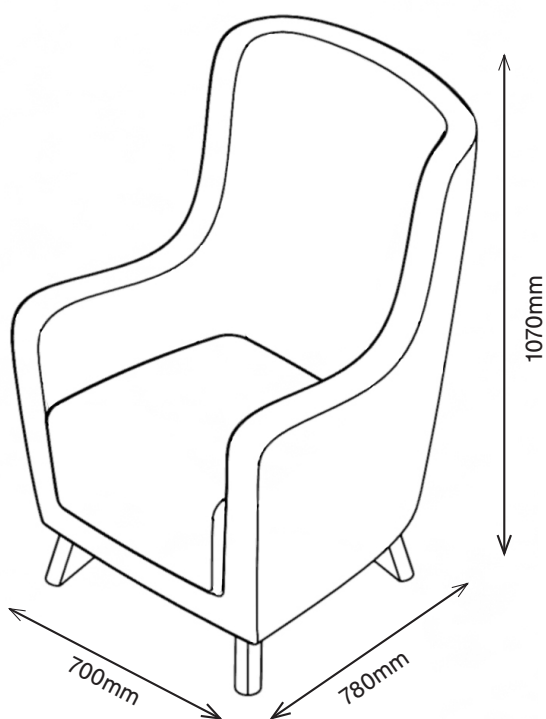

PURL HIGH BACK ARMCHAIR

1PUH1-100
1070H | 700W | 780D (mm)
Seat Height: 480mm
Weight: 28kg

KEY FEATURES

- Standard reinforcement provides strength and durability
- Wrap-around design of the seat back gives great comfort and support
- 480mm seat height designed to help reduced mobility
- Fixed seat cushion to deter misuse

MATERIAL/FABRICATION

Expanding our seating range with an update on our popular Eclipse range. Our Purl range offers standard reinforcement for strength and durability, also a fixed seat cushion to deter misuse. 480mm seat height has been designed to help those with reduced mobility. Fixed upholstered cushioned seat is made from fire retardant, CMHR (combustion modified high resilience) foam is safe for both users and staff. Chrome metal feet (height: 120mm) gives the range a modern and clean appearance.

1PUL1-100
870H | 700W | 780D (mm)
Seat Height: 480mm
Weight: 25kg

1PUS-100
420H | 500W | 450D (mm)
Weight: 7.5kg

FINISH

Chrome metal feet finish

FABRICS

Available in a wide choice of fabrics including Vinyl, Waterproof, Non Waterproof and Leather

Pineapple

PURL HIGH BACK ARMCHAIR

1PUH1-100
1070H | 700W | 780D (mm)
Seat Height: 480mm
Weight: 28kg

T
E
W

+44 (0)1622 237830
sales@pineapplecontracts.com
uk.pineapplecontracts.com

Pineapple