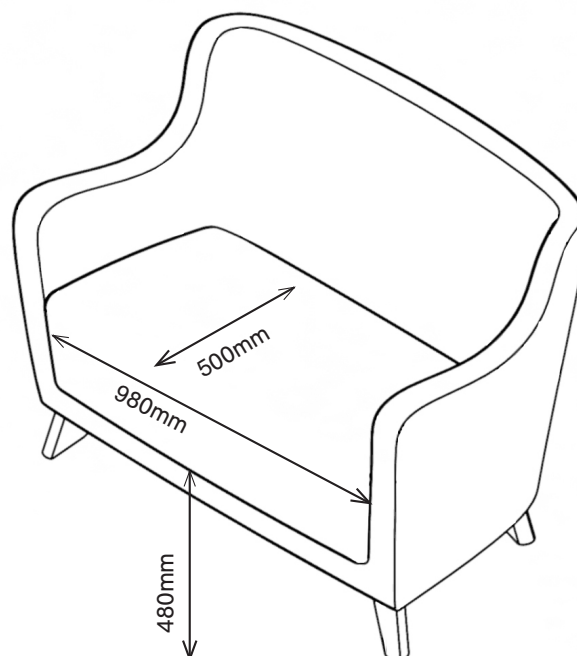

## KEY FEATURES

- Standard reinforcement provides strength and durability
- Wrap-around design of the seat back gives great comfort and support
- 480mm seat height designed to help reduced mobility
- Fixed seat cushion to deter misuse

# PURL LOW BACK 2-SEATER

1PUL2-100  
870H | 1190W | 780D (mm)  
Seat Height: 480mm  
Weight: 34.5kg

T  
E  
W

+44 (0)1622 237830  
sales@pineapplecontracts.com  
uk.pineapplecontracts.com