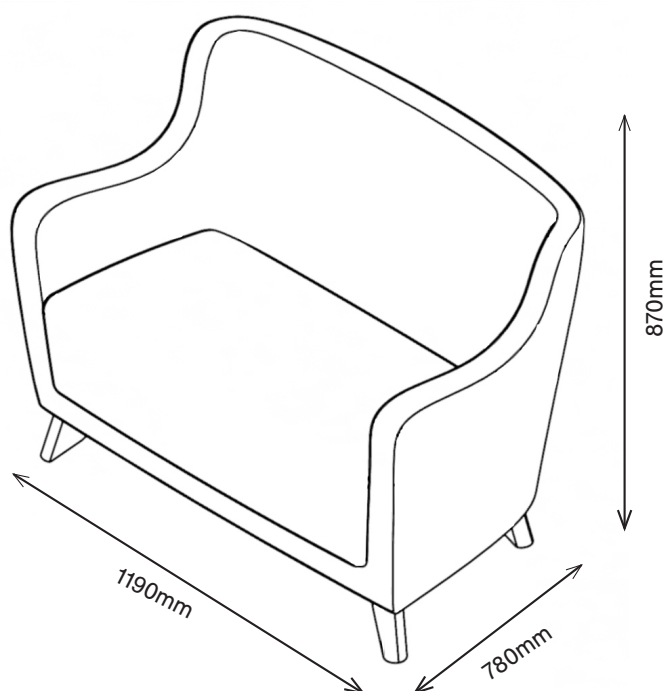

# PURL LOW BACK 2-SEATER

1PUL2-100  
870H | 1190W | 780D (mm)  
Seat Height: 480mm  
Weight: 34.5kg

T  
E  
W

+44 (0)1622 237830  
sales@pineapplecontracts.com  
uk.pineapplecontracts.com