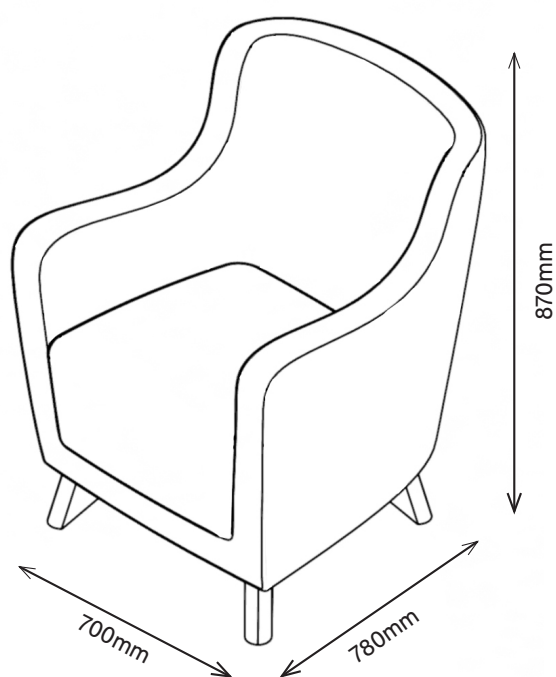

KEY FEATURES

- Standard reinforcement provides strength and durability
- Wrap-around design of the seat back gives great comfort and support
- 480mm seat height designed to help reduced mobility
- Fixed seat cushion to deter misuse

MATERIAL/FABRICATION

Expanding our seating range with an update on our popular Eclipse range. Our Purl range offers standard reinforcement for strength and durability, also a fixed seat cushion to deter misuse. 480mm seat height has been designed to help those with reduced mobility. Fixed upholstered cushioned seat is made from fire retardant, CMHR (combustion modified high resilience) foam is safe for both users and staff. Chrome metal feet (height: 120mm) gives the range a modern and clean appearance.

1PUH1-100
 1070H | 700W | 780D (mm)
 Seat Height: 480mm
 Weight: 28kg

1PUS-100
 420H | 500W | 450D (mm)
 Weight: 7.5kg

FINISH

Chrome metal feet finish

FABRICS

Available in a wide choice of fabrics including Vinyl, Waterproof, Non Waterproof and Leather

WARRANTY

7 year guarantee (does not include fabrics)

PURL LOW BACK ARMCHAIR

1PUL1-100

870H | 700W | 780D (mm)

Seat Height: 480mm

Weight: 25kg

T