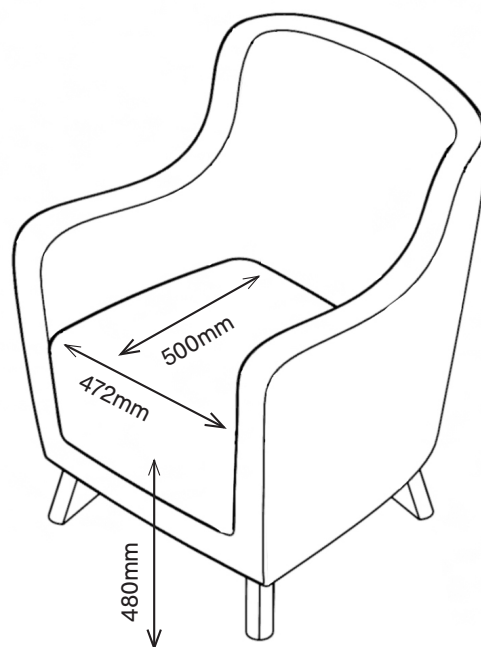

KEY FEATURES

- Standard reinforcement provides strength and durability
- Wrap-around design of the seat back gives great comfort and support
- 480mm seat height designed to help reduced mobility
- Fixed seat cushion to deter misuse

MATERIAL/FABRICATION

Expanding our seating range with an update on our popular Eclipse range. Our Purl range offers standard reinforcement for strength and durability, also a fixed seat cushion to deter misuse. 480mm seat height has been designed to help those with reduced mobility. Fixed upholstered cushioned seat is made from fire retardant, CMHR (combustion modified high resilience) foam is safe for both users and staff. Chrome metal feet (height: 120mm) gives the range a modern and clean appearance.

1PUH1-100
 1070H | 700W | 780D (mm)
 Seat Height: 480mm
 Weight: 28kg

1PUS-100
 420H | 500W | 450D (mm)
 Weight: 7.5kg

FINISH

Chrome metal feet finish

FABRICS

Available in a wide choice of fabrics including Vinyl, Waterproof, Non Waterproof and Leather

WARRANTY

7 year guarantee (does not include fabrics)

PURL LOW BACK ARMCHAIR

1PUL1-100

870H | 700W | 780D (mm)

Seat Height: 480mm

Weight: 25kg

T